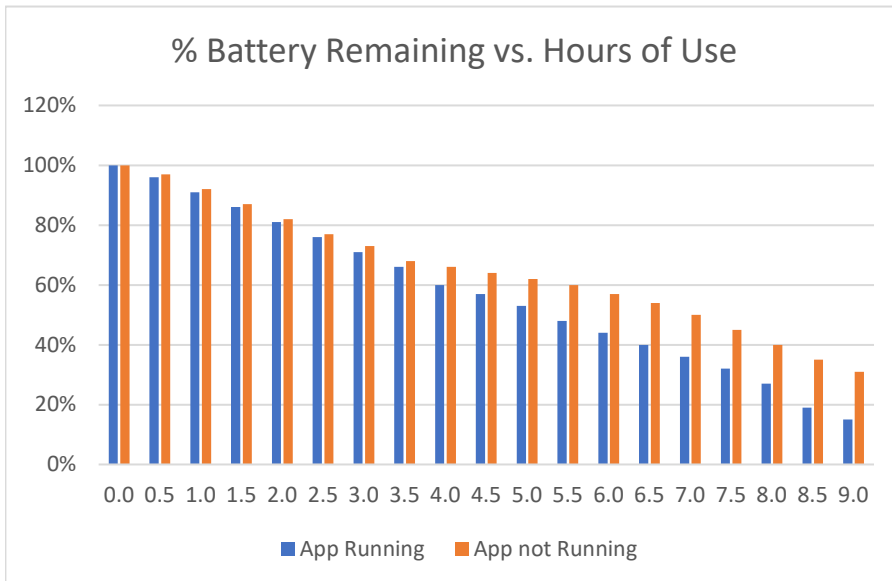

RadioPro Talk Battery Drain Test on Samsung Galazy S5

Hours after startup	App Running	App not Running	
0.0	100%	100%	Green = actual
0.5	96%	97%	Purple = estimated
1.0	91%	92%	
1.5	86%	87%	
2.0	81%	82%	
2.5	76%	77%	
3.0	71%	73%	
3.5	66%	68%	
4.0	60%	66%	
4.5	57%	64%	
5.0	53%	62%	
5.5	48%	60%	
6.0	44%	57%	
6.5	40%	54%	
7.0	36%	50%	
7.5	32%	45%	
8.0	27%	40%	
8.5	19%	35%	
9.0	15%	31%	

Conclusion:

With RadioPro Talk running in the background, battery drain is increased by approximately 2% per hour.