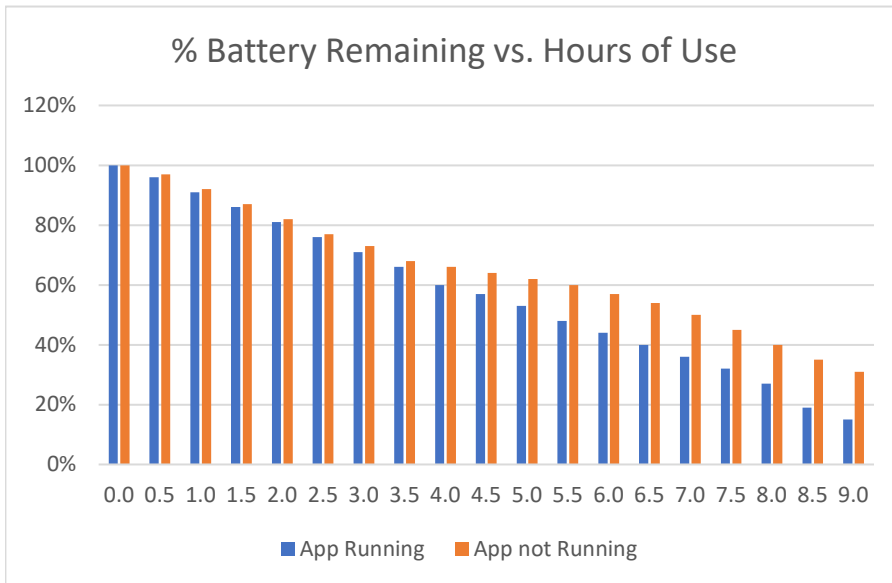

RadioPro Talk Battery Drain Test on Samsung Galazy S5

Hours after startup	App Running	App not Running	
0.0	100%	100%	Green = actual
0.5	96%	97%	Purple = estimated
1.0	91%	92%	
1.5	86%	87%	
2.0	81%	82%	
2.5	76%	77%	
3.0	71%	73%	
3.5	66%	68%	
4.0	60%	66%	
4.5	57%	64%	
5.0	53%	62%	
5.5	48%	60%	
6.0	44%	57%	
6.5	40%	54%	
7.0	36%	50%	
7.5	32%	45%	
8.0	27%	40%	
8.5	19%	35%	
9.0	15%	31%	

Conclusion:

With RadioPro Talk running in the background, battery drain is increased by approximately 2% per hour.